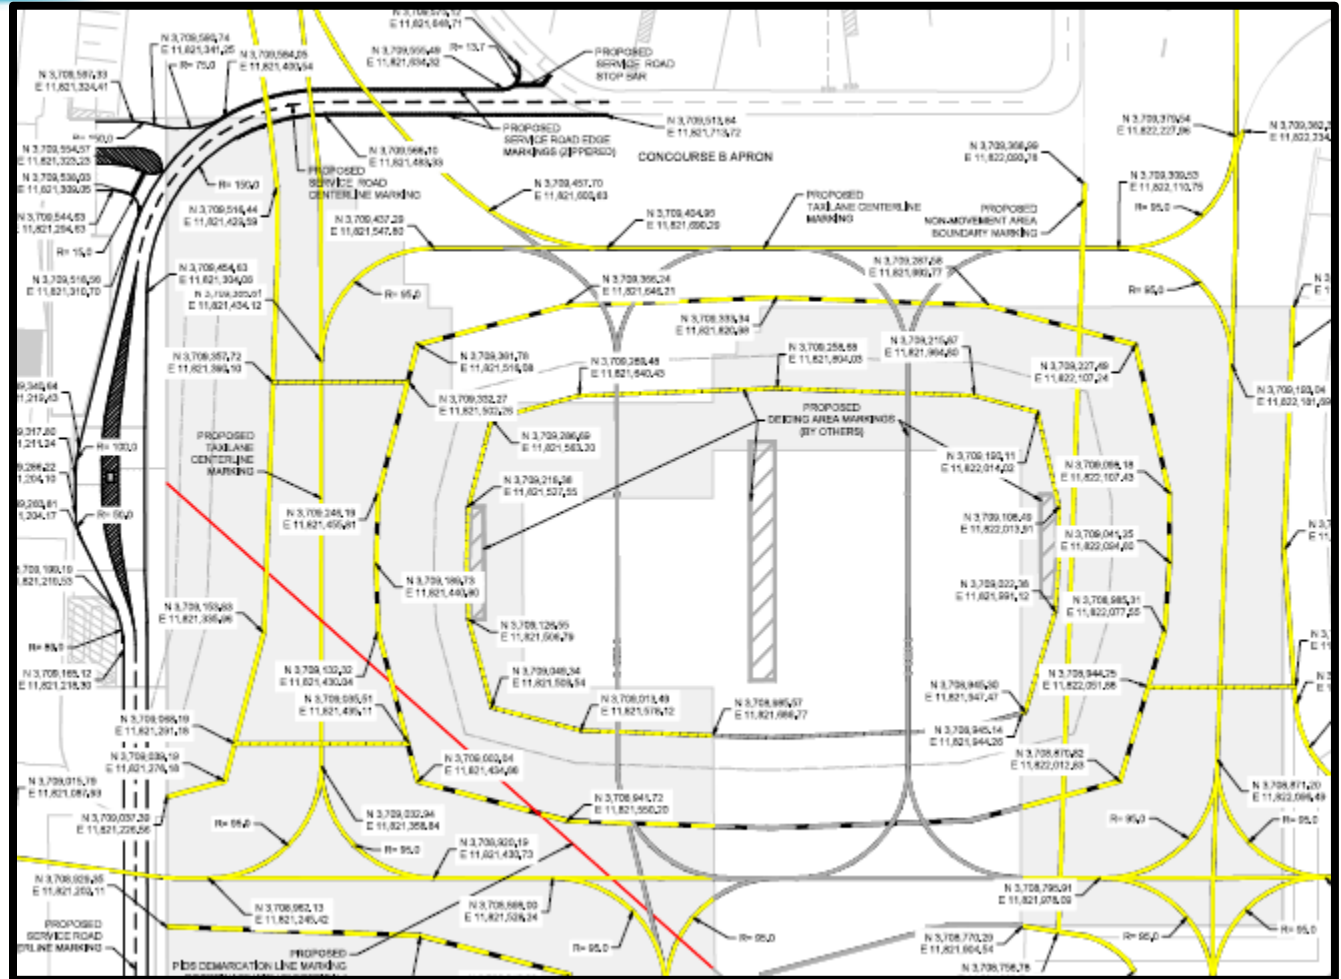

Now you're going places.
AIRPORT OPERATIONS
DEPARTMENT

Airfield Construction & Maintenance Advisory

Issued: **11/1/2021**

Active Projects	Notable impacts to operations
TWY U South Rehabilitation 09/2021 - 12/2021	<ul style="list-style-type: none">• 21-day closure of RWY 2/20 planned to start 12/1
Concourse B Apron Expansion XX/2022 – XX/2024	<ul style="list-style-type: none">• Planned start date Spring 2022

TWY U South Rehabilitation (09/2021 – X12/2021)

- 120-day rehab project includes new pavement, markings, and electrical components
- 21-day closure of RWY 2/20 planned starting 12/1

Concourse B Apron Expansion (XX/2022 - XX/2024)

- Expansion of concrete apron South of Concourse B, including centralized de-icing facility and relocated vehicle access gates
- Temporary B-gate wingspan restrictions and relocated vehicle service roads expected
- 500+ day project

RUNWAY 16/34 (9003') 2nd Tuesday of each month except as noted*		RUNWAY 02/20 (6607') 4th Tuesday of each month except as noted*	
January 11	July 12	January 25	July 26
February 8	August 9	February 22	August 23
March 8	September 13	March 22	September 27
April 12	October 11	April 26	October 25
May 10	November 8	May 24	November 22
June 14	December 13	June 28	December 27