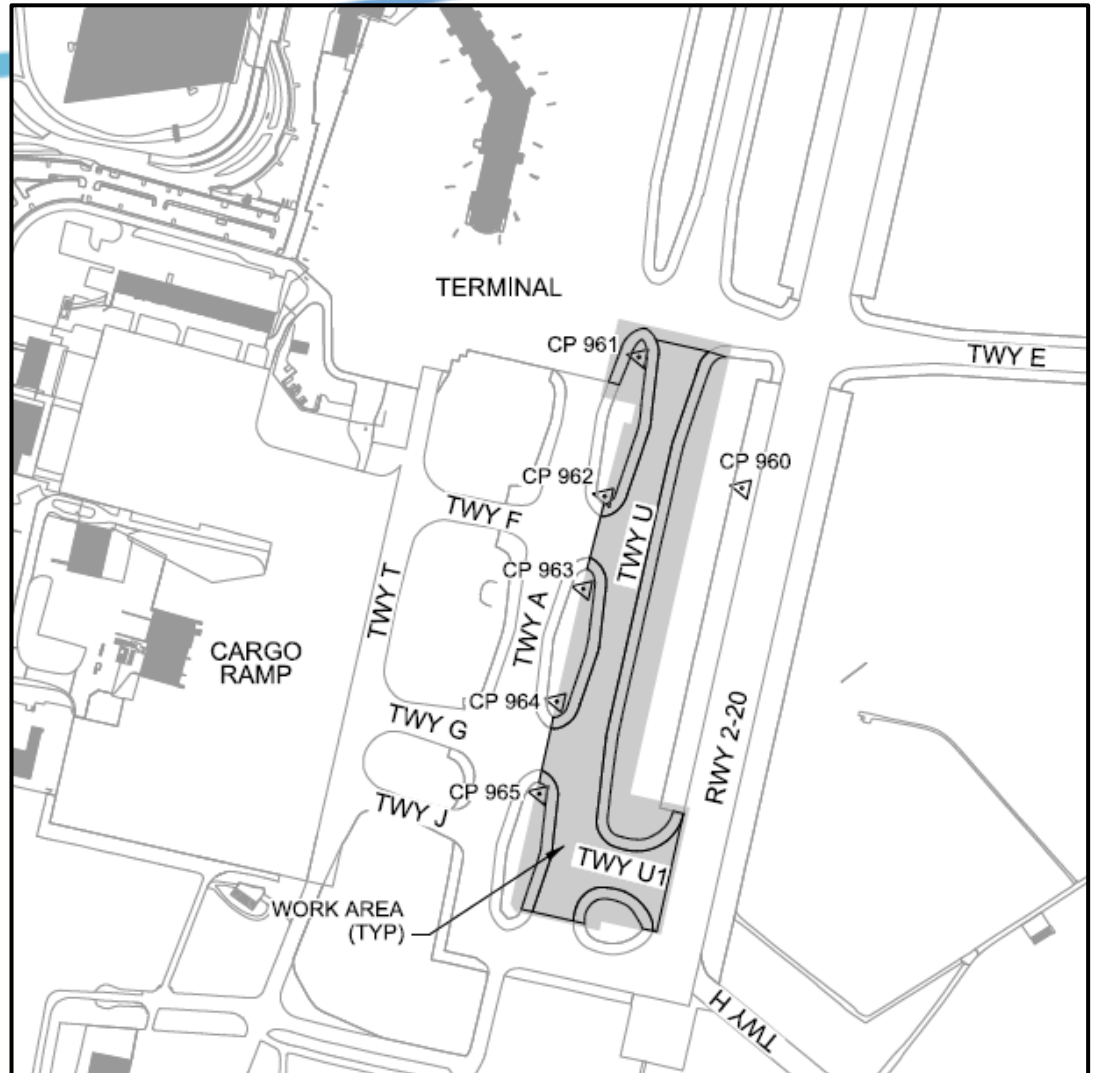

Now you're going places.
AIRPORT OPERATIONS
DEPARTMENT

Airfield Construction & Maintenance Advisory

Issued: **11/1/2021**

Active Projects	Notable impacts to operations
TWY U South Rehabilitation 09/2021 - 12/2021	<ul style="list-style-type: none">• 21-day closure of RWY 2/20 planned to start 12/1
Concourse B Apron Expansion XX/2022 – XX/2024	<ul style="list-style-type: none">• Planned start date Spring 2022

TWY U South Rehabilitation (09/2021 – X12/2021)

- 120-day rehab project includes new pavement, markings, and electrical components
- 21-day closure of RWY 2/20 planned starting 12/1

Concourse B Apron Expansion (XX/2022 - XX/2024)

- Expansion of concrete apron South of Concourse B, including centralized de-icing facility and relocated vehicle access gates
- Temporary B-gate wingspan restrictions and relocated vehicle service roads expected
- 500+ day project

RUNWAY 16/34 (9003') 2nd Tuesday of each month except as noted*		RUNWAY 02/20 (6607') 4th Tuesday of each month except as noted*	
January 11	July 12	January 25	July 26
February 8	August 9	February 22	August 23
March 8	September 13	March 22	September 27
April 12	October 11	April 26	October 25
May 10	November 8	May 24	November 22
June 14	December 13	June 28	December 27